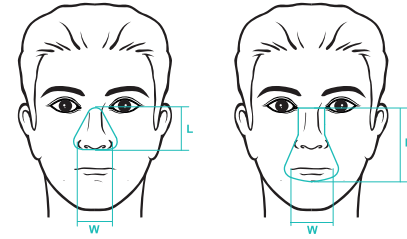

24 CM

# WiZARD

Better Mask, Better Experience

Sizing Gauge

16 CM

WiZARD 210  
Nasal Mask

WiZARD 220  
Full Face Mask